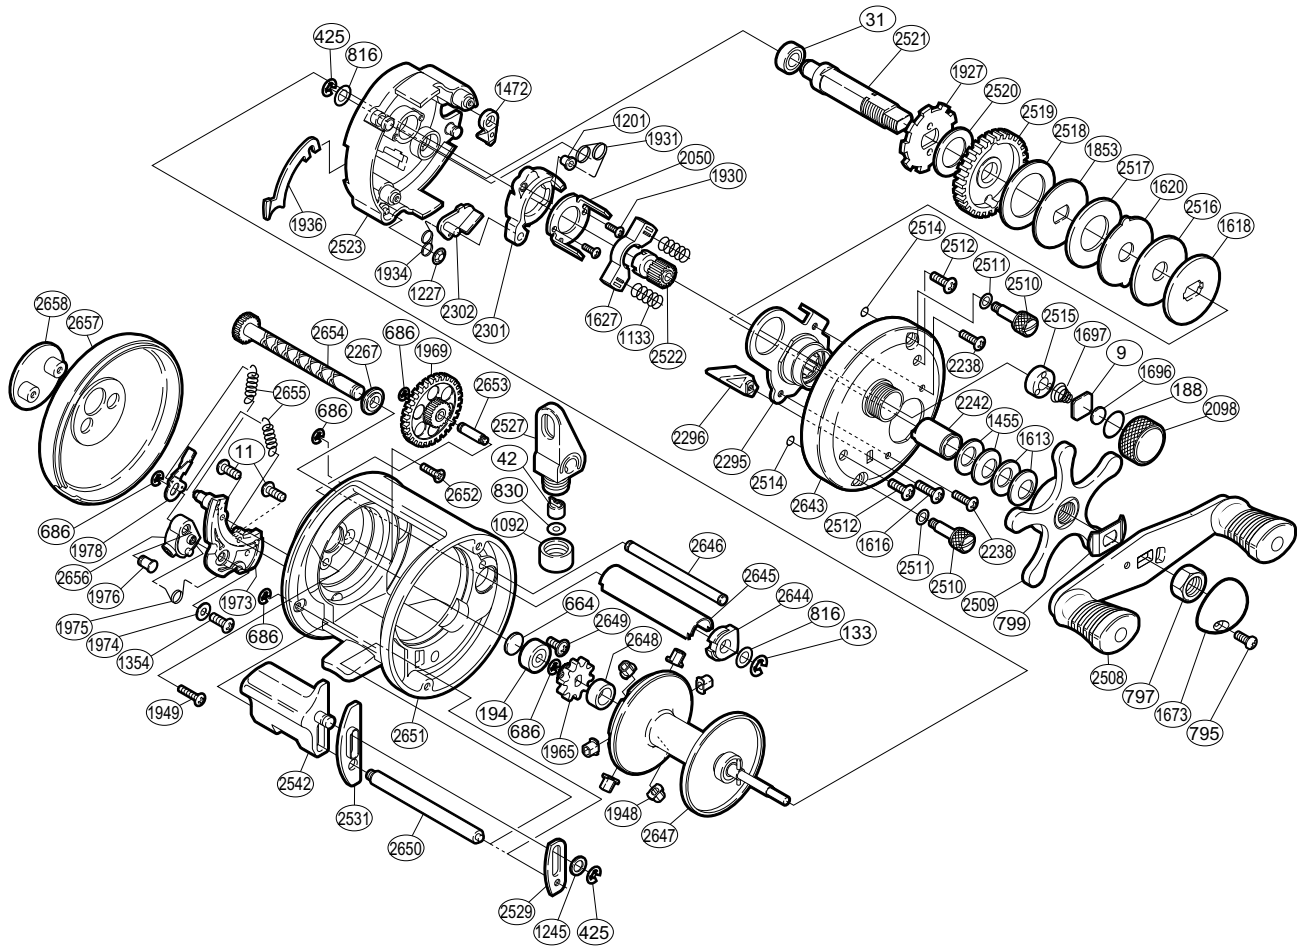

SHIMANO®

Catala®

CTL-400

Part No.	Description	Part No.	Description	Part No.	Description
BNT0009	Spacer (A)	BNT1697	Spool Tension Spring	BNT2514	"O" Ring
BNT0011	Click Plate Screw	BNT1853	Key Washer (A)	BNT2515	Cast Control Bushing
BNT0031	Ball Bearing	BNT1927	Anti-Reverse Ratchet	BNT2516	Drag Washer (AG)
BNT0042	Line Guide Pawl	BNT1930	Clutch Cam Screw	BNT2517	Drag Washer (CG)
BNT0133	Worm Shaft Retainer	BNT1931	Retractor Spring	BNT2518	Drag Washer (BG)
BNT0188	"O" Ring	BNT1934	Clutch Pawl Spring	BNT2519	Drive Gear
BNT0194	Ball Bearing	BNT1936	Clutch Plate	BNT2520	Drive Shaft Washer (B)
BNT0425	"E" Lock	BNT1948	Brake Collar	BNT2521	Drive Shaft
BNT0664	Spacer (B)	BNT1949	I.D. Plate Screw (long)	BNT2522	Pinion Gear
BNT0686	"E" Lock	BNT1965	Idle Gear (A)	BNT2523	Set Plate
BNT0795	Handle Nut Plate Screw	BNT1969	Idle Gear (B)	BNT2527	Line Guide
BNT0797	Handle Nut	BNT1973	Click Plate	BNT2529	Clutch Button Guide (A)
BNT0799	Friction Washer	BNT1974	Click Switch Washer	BNT2531	Clutch Button Guide (B)
BNT0816	Shaft Washer	BNT1975	Click Switch Spring	BNT2542	Quick-Fire II Clutch Bar
BNT0830	Spacer (optional)	BNT1976	Click Shaft	BNT2643	Right Side Plate
BNT1092	Pawl Cap	BNT1978	Click Pawl	BNT2644	Worm Bushing (A)
BNT1133	Yoke Spring	BNT2050	Clutch Cam Retainer	BNT2645	Level Wind Guard
BNT1201	Retractor Spring Collar	BNT2098	Cast Control Cap	BNT2646	Stabilizer Bar
BNT1227	Push Nut (SPN-2)	BNT2238	Bush Plate Screw	BNT2647	Spool Assembly
BNT1245	Clutch Bar Support Spacer	BNT2242	Roller Clutch Inner Tube	BNT2648	Idle Gear (A) Bush
BNT1354	Click Switch Screw	BNT2267	Worm Bushing (B)	BNT2649	Bearing Screw
BNT1455	Drag Spring Washer (H)	BNT2295	Roller Clutch Assembly	BNT2650	Clutch Button Support Bar
BNT1472	Anti-Reverse Pawl	BNT2296	Return Pin Guide	BNT2651	One-Piece Frame
BNT1613	Drag Spring Washer (L)	BNT2301	Clutch Cam	BNT2652	I.D. Plate Screw (short)
BNT1616	Return Pin Guide Screw	BNT2302	Clutch Pawl	BNT2653	Idle Gear (B) Shaft
BNT1618	Key Washer (C)	BNT2508	Handle Assembly	BNT2654	Worm Shaft
BNT1620	Eared Washer	BNT2509	Star Drag	BNT2655	Click Spring
BNT1627	Yoke	BNT2510	Right Side Plate Nut	BNT2656	Click Switch
BNT1673	Handle Nut Plate	BNT2511	Side Plate Nut Washer	BNT2657	Left Side Plate
BNT1696	Cast Control Spacer (B)	BNT2512	Right Side Plate Screw	BNT2658	Left Side I.D. Plate