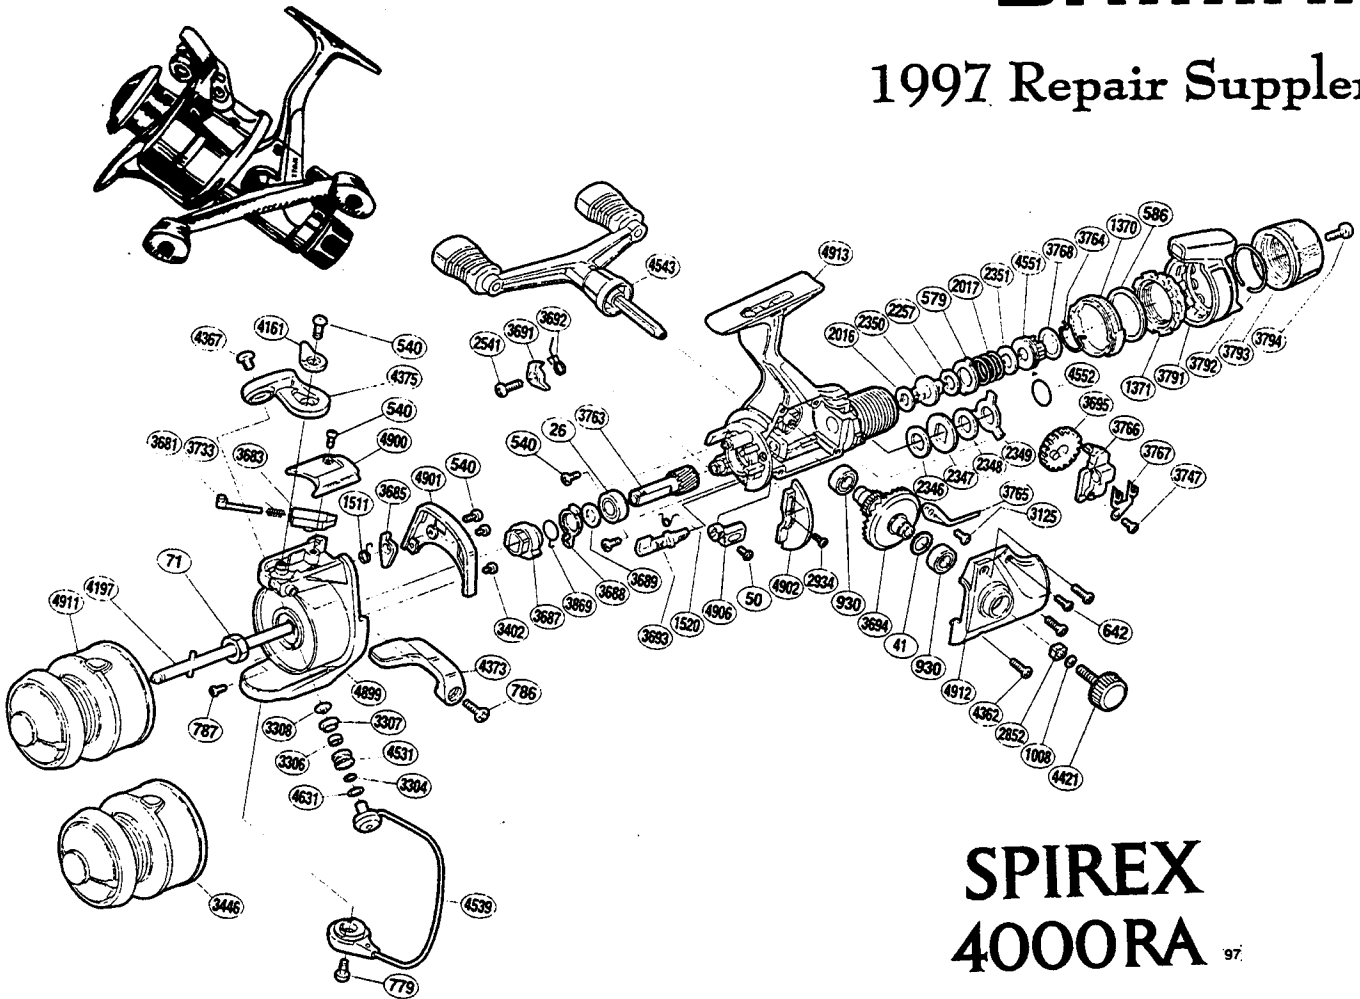

SHIMANO

1997 Repair Supplement

SPIREX 4000RA ⁹⁷

SR4000RA

Part #	Description	Part #	Description	Part #	Description
RD 0026	Ball Bearing	RD 2852	Handle Screw Lock	RD 3768	Drag Programmer Spacer
RD 0041	Drive Gear Washer	RD 2934	Flange Screw	RD 3791	Fightin' Drag Lever
RD 0050	Anti-Reverse Lever Screw	RD 3125	Drag Click Screw	RD 3792	Lever Hold Spring
RD 0071	Rotor Nut	RD 3304	Bearing Spacer	RD 3793	Drag Programmer
RD 0540	Multi-Purpose Screw	RD 3306	Line Roller Bearing	RD 3794	Drag Programmer Screw
RD 0579	Eared Washer (B)	RD 3307	Line Roller Bushing	RD 3869	Anti-Reverse Lock Out Spring
RD 0586	Fightin' Pressure Screw Washer	RD 3308	Line Roller Washer	RD 4161	Trigger Cam
RD 0642	Side Cover Screw Small	RD 3402	Cover Screw	RD 4197	Main Shaft
RD 0779	Bail Hold Support Screw	RD 3446	Graphite Spool Assembly	RD 4362	Side Cover Screw
RD 0786	Trigger Screw	RD 3681	Bail Spring Guide (A)	RD 4367	Line Roller Screw
RD 0787	Nut Lock Screw	RD 3683	Bail Spring Guide (B)	RD 4373	Quick-Fire Trigger
RD 0930	Ball Bearing	RD 3685	Bail Trip Lever	RD 4375	Bail Arm
RD 1008	Handle Lock Washer	RD 3687	Anti-Reverse Ratchet	RD 4421	Handle Screw Cap
RD 1370	Lever Click Gear	RD 3688	Anti-Reverse Lockout	RD 4531	Line Roller
RD 1371	Fightin' Pressure Screw	RD 3689	Bushing Washer	RD 4539	Bail Assembly
RD 1511	Lever Spring	RD 3691	Anti-Reverse Pawl	RD 4543	Double Paddle Handle
RD 1520	Anti-Reverse Cam Spring	RD 3692	Anti-Reverse Pawl Spring	RD 4551	Pressure Screw
RD 2016	Drag Washer (H) Cloth	RD 3693	Anti-Reverse Cam	RD 4552	O Ring
RD 2017	Drag Coil Spring	RD 3694	Drive Gear	RD 4631	Spacer
RD 2257	Drag Washer (H) Blue	RD 3695	Oscillating Gear	RD 4899	Rotor
RD 2346	Drag Washer (C) Cloth	RD 3733	Bail Spring	RD 4900	Bail Spring Cover
RD 2347	Click Gear	RD 3747	Slider Retainer Screw	RD 4901	Counterbalance Cover
RD 2348	Drag Washer (C) Blue	RD 3763	Pinion Gear	RD 4902	Side Cover Flange
RD 2349	Eared Washer (B)	RD 3764	Hold Click Spring	RD 4906	Anti-Reverse Lever
RD 2350	Drag Shaft	RD 3765	Drag Click	RD 4911	Spool Assembly (Aluminum)
RD 2351	Drag Spring Washer	RD 3766	Oscillating Slider	RD 4912	Side Cover
RD 2541	Anti-Reverse Pawl Screw	RD 3767	Oscillating Slider Retainer	RD 4913	Body